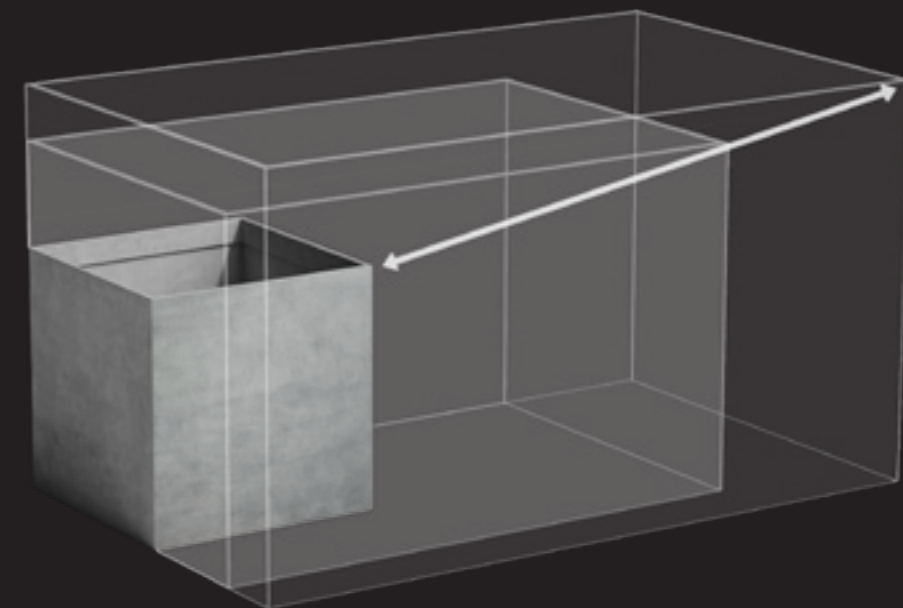

Tailor made projects

The Cosapots team designs
custom made projects.
Models, sizes and colors can be
made on demand.