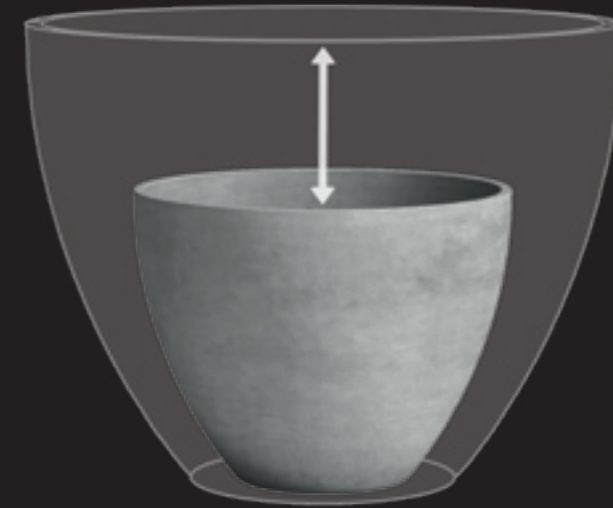

Tailor made projects

The Cosapots team designs
custom made projects.
Models, sizes and colors can be
made on demand.